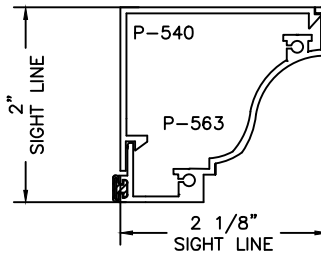

HISTORIC SNAP TRIMS

P-563 HISTORICAL SNAP TRIM