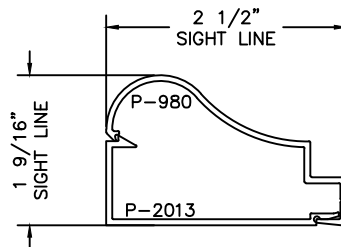

## HISTORIC SNAP TRIMS

P-563 HISTORICAL SNAP TRIM

P-891 HISTORICAL SNAP TRIM

P-980 HISTORICAL SNAP TRIM

Let's Shine.

800.737.2800 • fax 417.862.1232 • [BoydAluminum.com](http://BoydAluminum.com)

©2011 Boyd Aluminum Manufacturing. The Boyd sunburst and logotype are trademarks of Boyd Aluminum Manufacturing. All rights reserved. Due to continued product research, specifications are subject to change without notice.