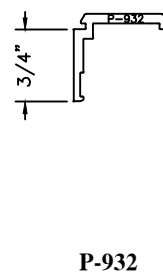

LEG EXTENDER/NAILING FIN EXTENSION OPTIONS