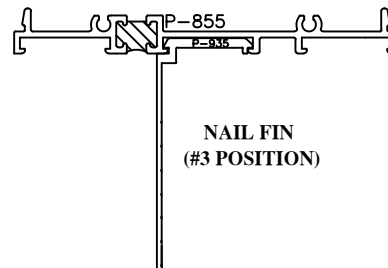

NAIL FIN
(#3 POSITION)