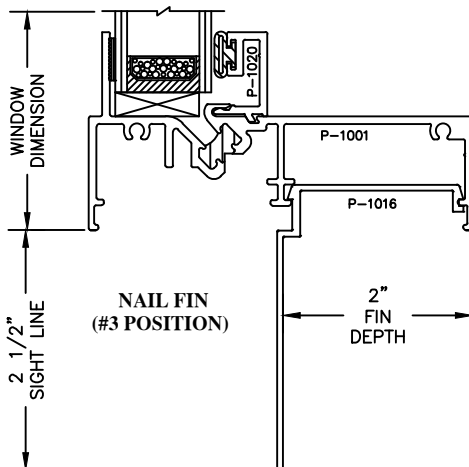

**LEG EXTENDERS AND NAILING FINS OPTIONS
FOR SERIES 3000 S.H., 3500 D.H., 4000 FIXED WINDOW SYSTEMS**

LEG EXTENDERS AND NAILING FINES FOR 4" WINDOW SYSTEMS

EXTERIOR LEG
EXTENDER
(#1 POSITION)

INTERIOR LEG
EXTENDER
(#6 POSITION)

INTERIOR & EXTERIOR LEG
EXTENDER
(#1 & #6 POSITION)

NAIL FIN
(#3 POSITION)

LEG EXTENDER/NAILING FIN EXTENSION OPTIONS

**LEG EXTENDERS AND NAILING FIN OPTIONS
FOR SERIES 2300, 1300, 2200, & 1200 NSL WINDOW SYSTEMS**