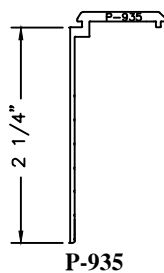

LEG EXTENDER/NAILING FIN EXTENSION OPTIONS