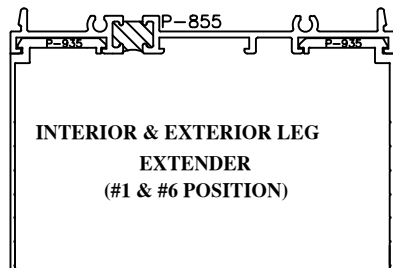

**LEG EXTENDERS AND NAILING FINS OPTIONS
FOR SERIES 3000 S.H., 3500 D.H., 4000 FIXED WINDOW SYSTEMS**

LEG EXTENDERS AND NAILING FINES FOR 4" WINDOW SYSTEMS

EXTERIOR LEG
EXTENDER
(#1 POSITION)

INTERIOR LEG
EXTENDER
(#6 POSITION)