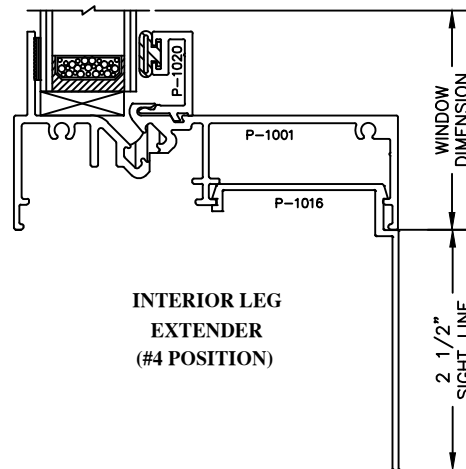

**LEG EXTENDERS AND NAILING FINS OPTIONS
FOR SERIES 3000 S.H., 3500 D.H., 4000 FIXED WINDOW SYSTEMS**

LEG EXTENDERS AND NAILING FINES FOR 4" WINDOW SYSTEMS

EXTERIOR LEG
EXTENDER
(#1 POSITION)

INTERIOR LEG
EXTENDER
(#6 POSITION)

INTERIOR & EXTERIOR LEG
EXTENDER
(#1 & #6 POSITION)

NAIL FIN
(#3 POSITION)

LEG EXTENDER/NAILING FIN EXTENSION OPTIONS

**LEG EXTENDERS AND NAILING FIN OPTIONS
FOR SERIES 2300, 1300, 2200, & 1200 NSL WINDOW SYSTEMS**