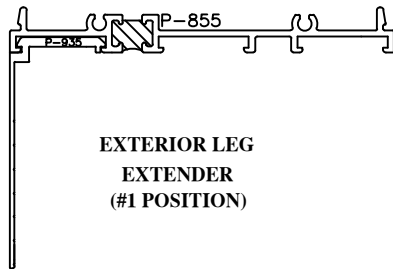

**LEG EXTENDERS AND NAILING FINS OPTIONS
FOR SERIES 3000 S.H., 3500 D.H., 4000 FIXED WINDOW SYSTEMS**

LEG EXTENDERS AND NAILING FINES FOR 4" WINDOW SYSTEMS

EXTERIOR LEG
EXTENDER
(#1 POSITION)

INTERIOR LEG
EXTENDER
(#6 POSITION)

INTERIOR & EXTERIOR LEG
EXTENDER
(#1 & #6 POSITION)

NAIL FIN
(#3 POSITION)

LEG EXTENDER/NAILING FIN EXTENSION OPTIONS

**LEG EXTENDERS AND NAILING FIN OPTIONS
FOR SERIES 2300, 1300, 2200, & 1200 NSL WINDOW SYSTEMS**