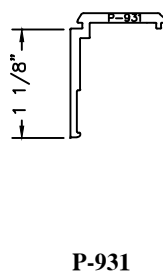

LEG EXTENDER/NAILING FIN EXTENSION OPTIONS