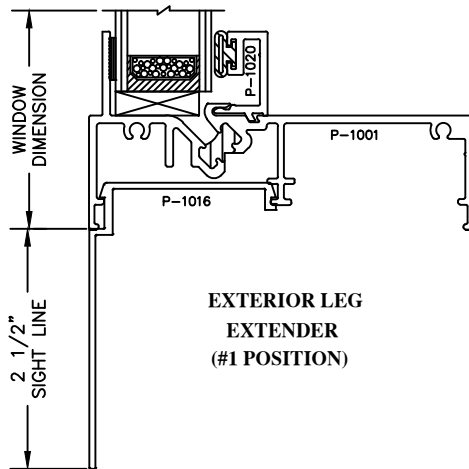

**LEG EXTENDERS AND NAILING FINS OPTIONS
FOR SERIES 3000 S.H., 3500 D.H., 4000 FIXED WINDOW SYSTEMS**

LEG EXTENDERS AND NAILING FINES FOR 4" WINDOW SYSTEMS

EXTERIOR LEG
EXTENDER
(#1 POSITION)

INTERIOR LEG
EXTENDER
(#6 POSITION)

INTERIOR & EXTERIOR LEG
EXTENDER
(#1 & #6 POSITION)

NAIL FIN
(#3 POSITION)

LEG EXTENDER/NAILING FIN EXTENSION OPTIONS

**LEG EXTENDERS AND NAILING FIN OPTIONS
FOR SERIES 2300, 1300, 2200, & 1200 NSL WINDOW SYSTEMS**