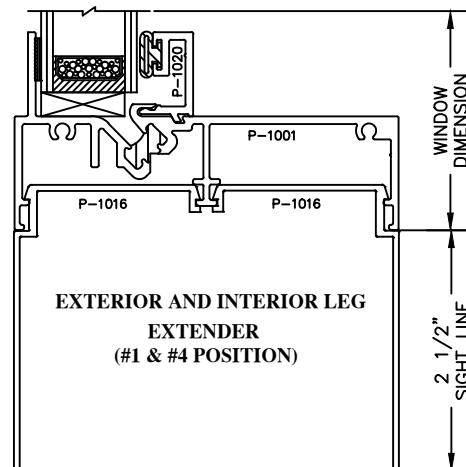

**LEG EXTENDERS AND NAILING FINS OPTIONS
FOR SERIES 3000 S.H., 3500 D.H., 4000 FIXED WINDOW SYSTEMS**

LEG EXTENDERS AND NAILING FINES FOR 4" WINDOW SYSTEMS

EXTERIOR LEG
EXTENDER
(#1 POSITION)

INTERIOR LEG
EXTENDER
(#6 POSITION)